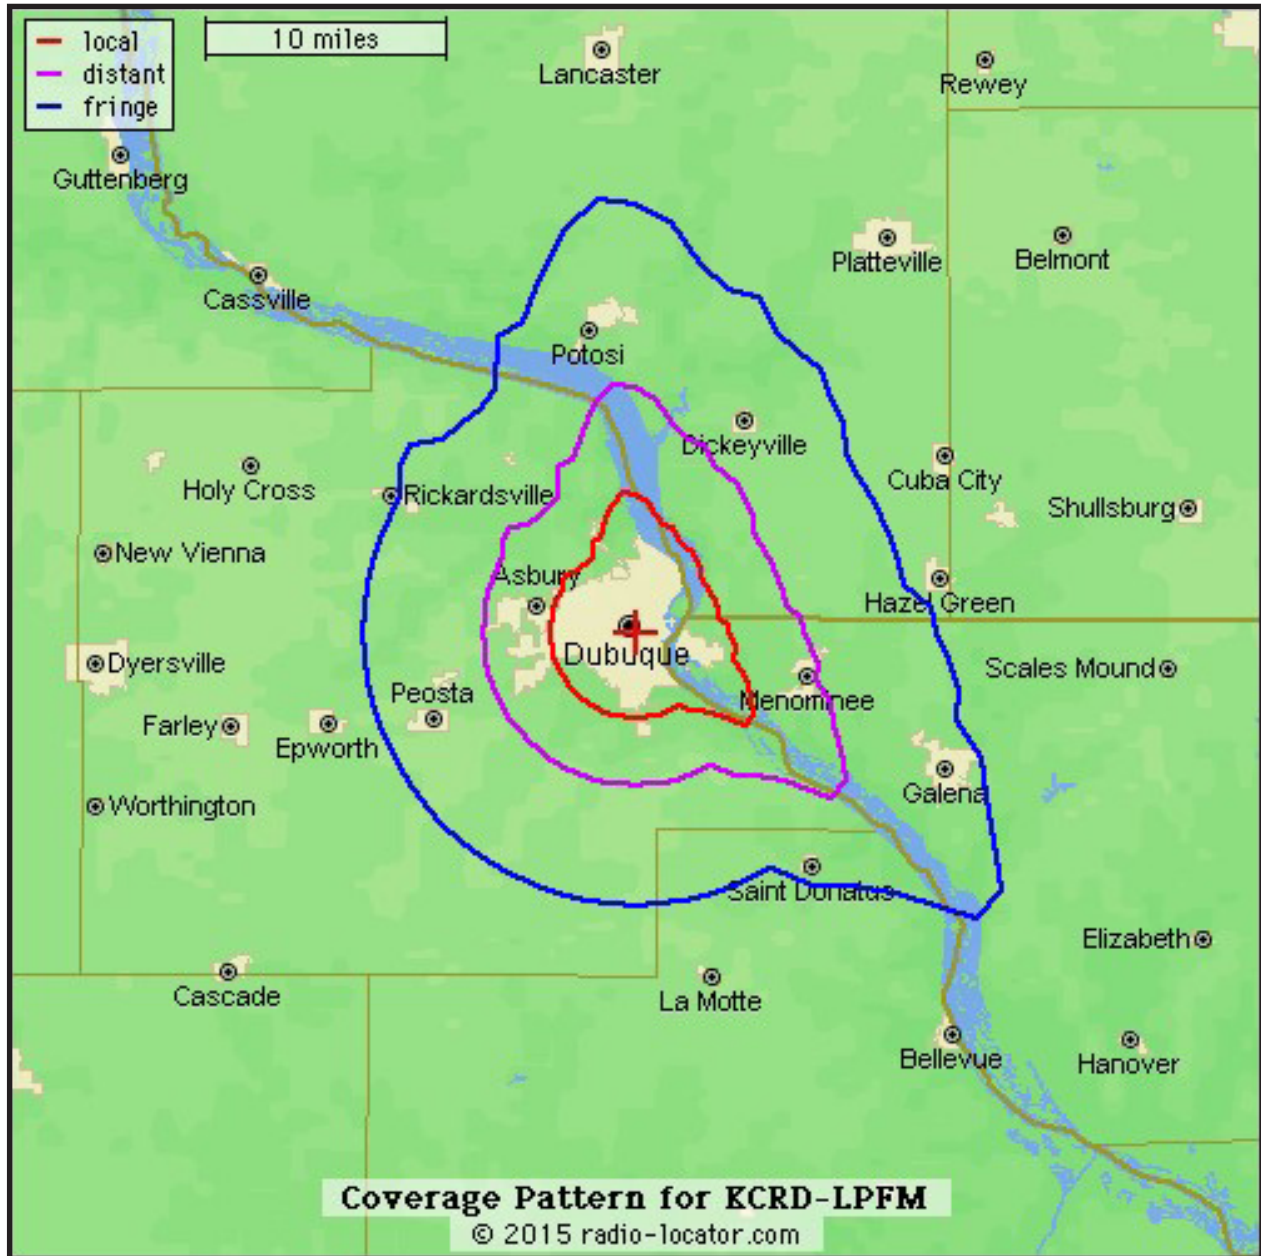

# COVERAGE MAP

<http://radio-locator.com/cgi-bin/patg?id=KCRD-FL>

KCRD 98.3 FM | PO Box 3306, Dubuque, IA 52004 | 563-231-1210 | [togglesby@KCRD-FM.org](mailto:togglesby@KCRD-FM.org)